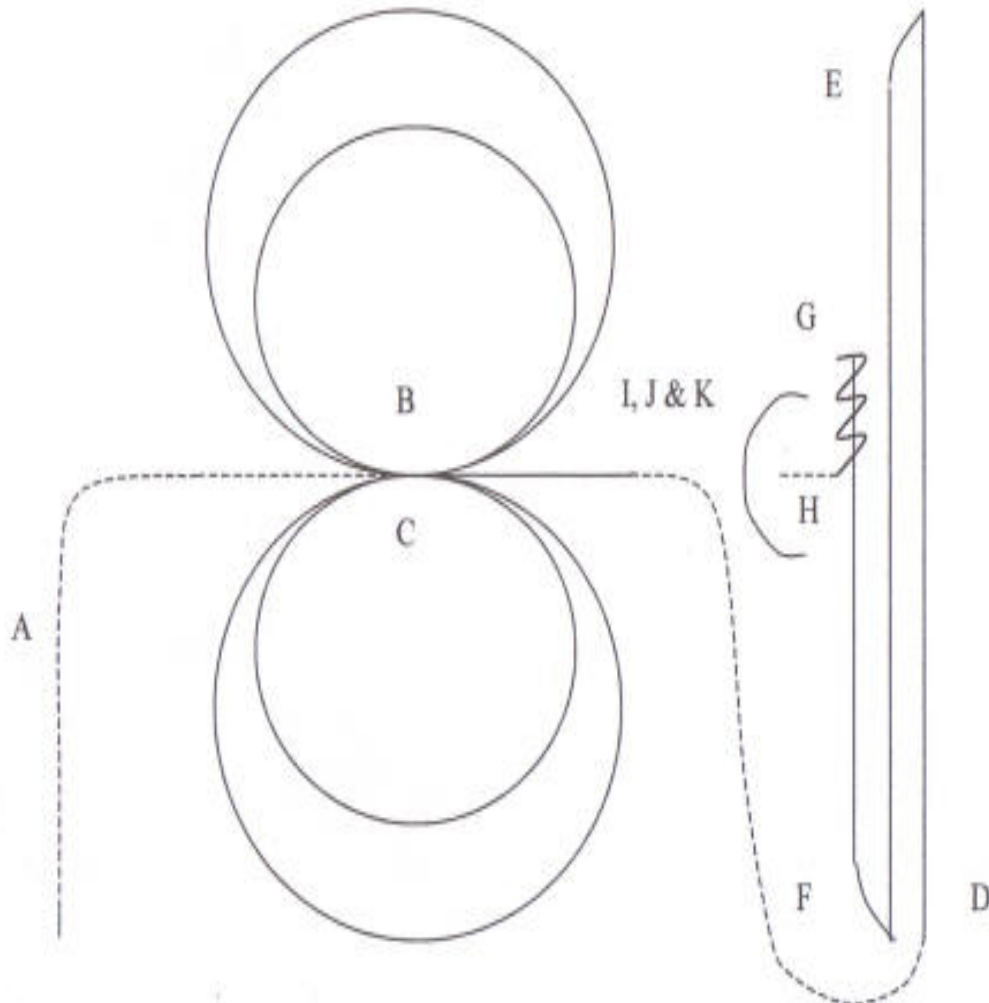

## Miss Rodeo Texas and Miss Rodeo Texas Teen Horsemanship Pattern

### Ride Pattern as Follows:

- A. Walk from the gate and proceed to point B
- B. First figure eight should begin to the right and be smaller and slower
- C. Second figure eight should be larger and faster; then, after the final lead change break down into a walk or a trot and proceed to point D
- D. Run to the far end of the arena and slide stop; then, turn away from the rail
- E. Begin run to the other end of the arena and slide stop; then, turn away from the rail
- F. Make a short run past the center of the arena and slide stop
- G. Back up to the center of the arena
- H. Walk a few steps toward the judges
- I. Quarter turn to the left or right
- J. Half turn in the opposite direction taken in I
- K. Quarter turn in the opposite direction taken in J
- L. At the conclusion of the pattern, walk to the judges and dismount to answer questions.